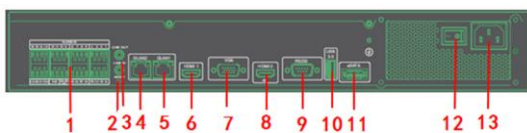

Dimension

Interface Introduction

1. Alarm I/O and RS485
2. Reset
3. Audio I/O
4. RJ 45 10M/100M/1000M Network interface
5. RJ 45 10M/100M/1000M Network interface
6. HDMI1 output
7. VGA output
8. HDMI2 4K output
9. RS232 output
10. USB output
11. eSATA output
12. Power ON/OFF switch
13. AC110/220V power supply

Specifications

VIDEO/AUDIO INPUT	
Video Input	64ch h.265 /h.264
Incoming Bandwidth	320Mbps (Mainstream 256Mbps,Substream 64Mbps)
Outgoing Bandwidth	320Mbps, Remote Live-view & Playback
Audio Input	G711_A/G711_U
VIDEO/AUDIO OUTPUT	
Live View/Playback / Recording Resolution	8MP/6MP/5MP/4MP/3MP/1080P/960P/720P/D1/VGA/CIF/QCIF
Frame Rate	8MP/6MP/5MP/4MP/3MP/1080P@30fps;
Live View/Playback Capacity	Live View: 64ch D1/32ch 720p/16ch 1080P/8ch 4MP/4ch 8MP@30fps Playback: 16ch 1080P/8ch 4MP/4ch 8MP/1ch 12MP
HDMI/VGA Output	HDMI1:1920x1080/60Hz,1280x720/60Hz,1024x768/60Hz HDMI2: 3840x2160/60Hz,1920x1080/60Hz,1280x720/60Hz,1024x768 VGA :1920x1080/60Hz,1280x720/60Hz,1024x768/60Hz
Audio Output	1ch,Line out
HARD DISK	
SATA HDD	8 SATA interface for 8HDD
Mounting Mode	Embedded
Capacity	Up to 8TB for each disk
NETWORK	
Network Interface	2 RJ45 10M/100M /1000M network interface
Protocol	IPv4, IPv6, HTTP, NTP, SMTP, DHCP, DNS, SNMP, RTSP
POE Interface	N/A
POE Max Power	N/A
INTERFACE	
HDMI/VGA	2ch HDMI, 1ch VGA
USB	USB 2.0 x2,USB 3.0 x1
Audio I/O	1ch MIC in,1ch audio line out
Alarm I/O	16ch Alarm output, 4ch Alarm input
Reset Button	Yes
GENERAL	
Power Supply	AC110/220V,47-63Hz ,Max input 200W
Power Consumption	Max 16W(without HDD,USB)
Operating Temperature	-10° C ~ 45° C (14° F ~ 113° F)
Operating Humidity	0% - 90% RH
Chassis	2U
Product Dimensions	440x435x89.8mm
Product Weight	7.2kg